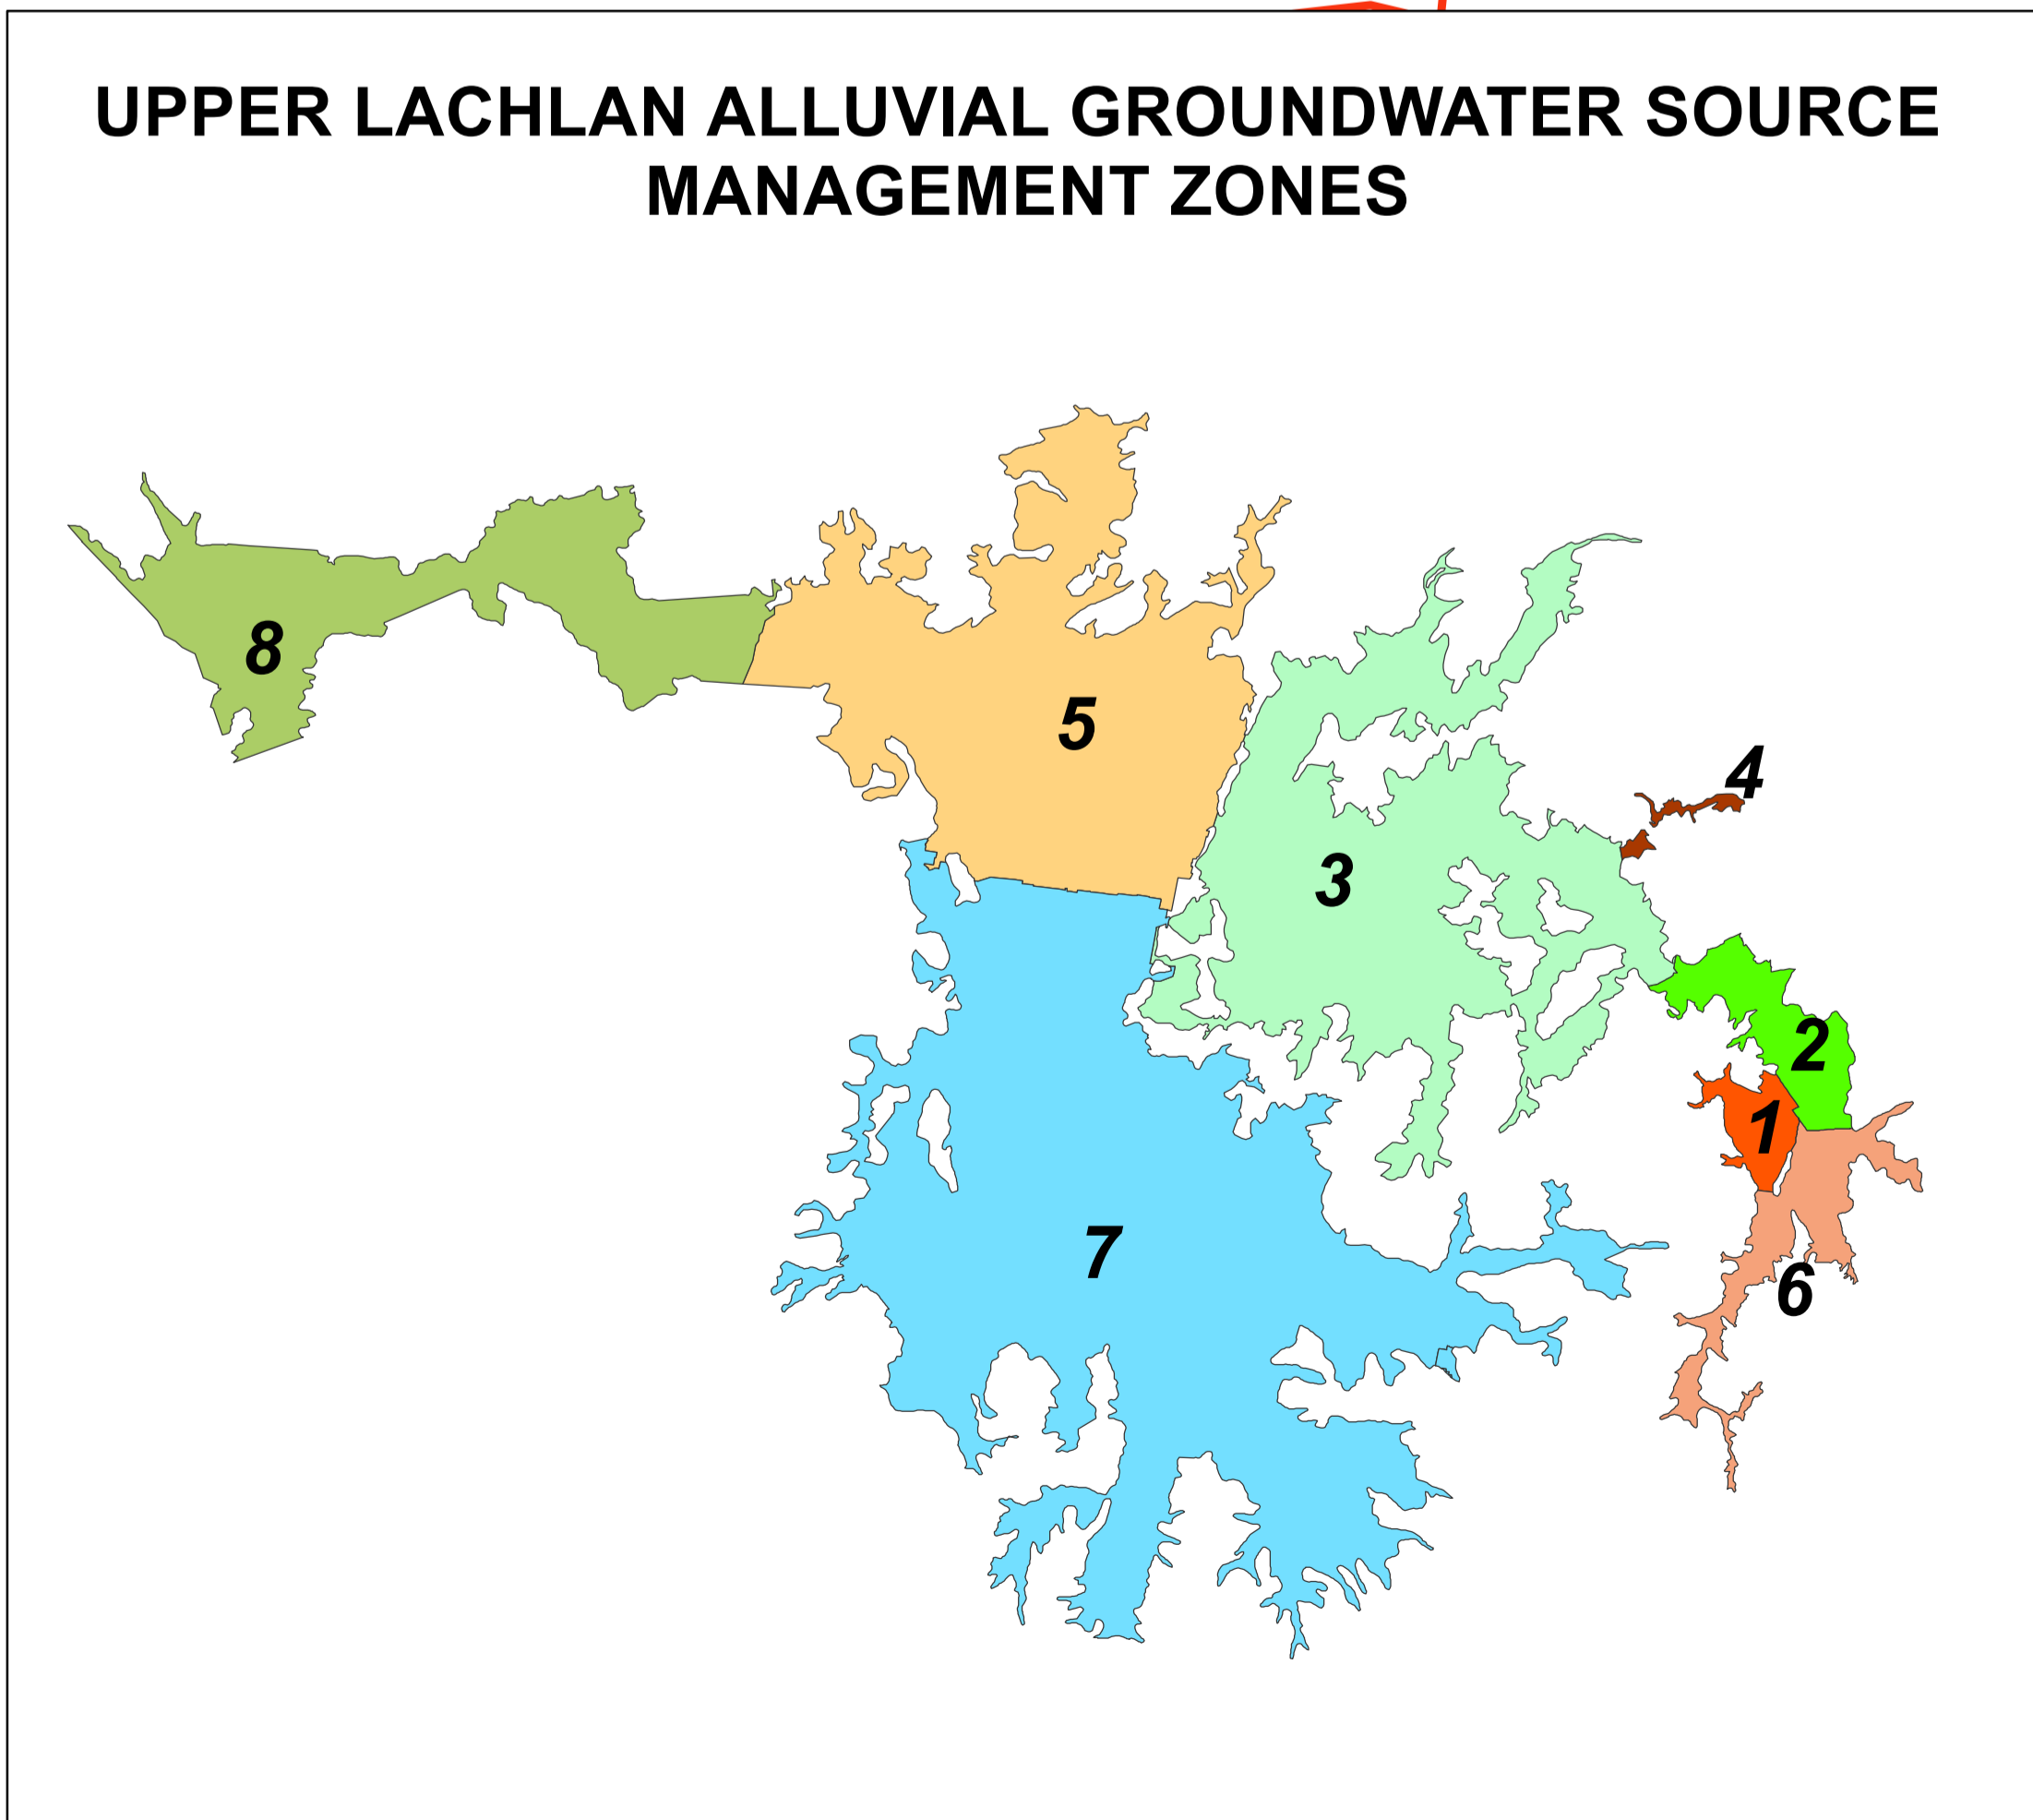

Plan Map (WSP048_Version 1)
 Water Sharing Plan for the Lachlan Alluvial Groundwater Sources 2020

- Legend**
- Town
 - Highway
 - River / Creek
 - Upper Lachlan Alluvial Groundwater Source Management Zones
- Groundwater Sources**
- Belubula Valley Alluvial Groundwater Source
 - Lower Lachlan Groundwater Source
 - Upper Lachlan Alluvial Groundwater Source

- Legend**
- Upper Lachlan Alluvial Groundwater Source Management Zones**
- Upper Lachlan Alluvial Zone 1 Management Zone
 - Upper Lachlan Alluvial Zone 2 Management Zone
 - Upper Lachlan Alluvial Zone 3 Management Zone
 - Upper Lachlan Alluvial Zone 4 Management Zone
 - Upper Lachlan Alluvial Zone 5 Management Zone
 - Upper Lachlan Alluvial Zone 6 Management Zone
 - Upper Lachlan Alluvial Zone 7 Management Zone
 - Upper Lachlan Alluvial Zone 8 Management Zone