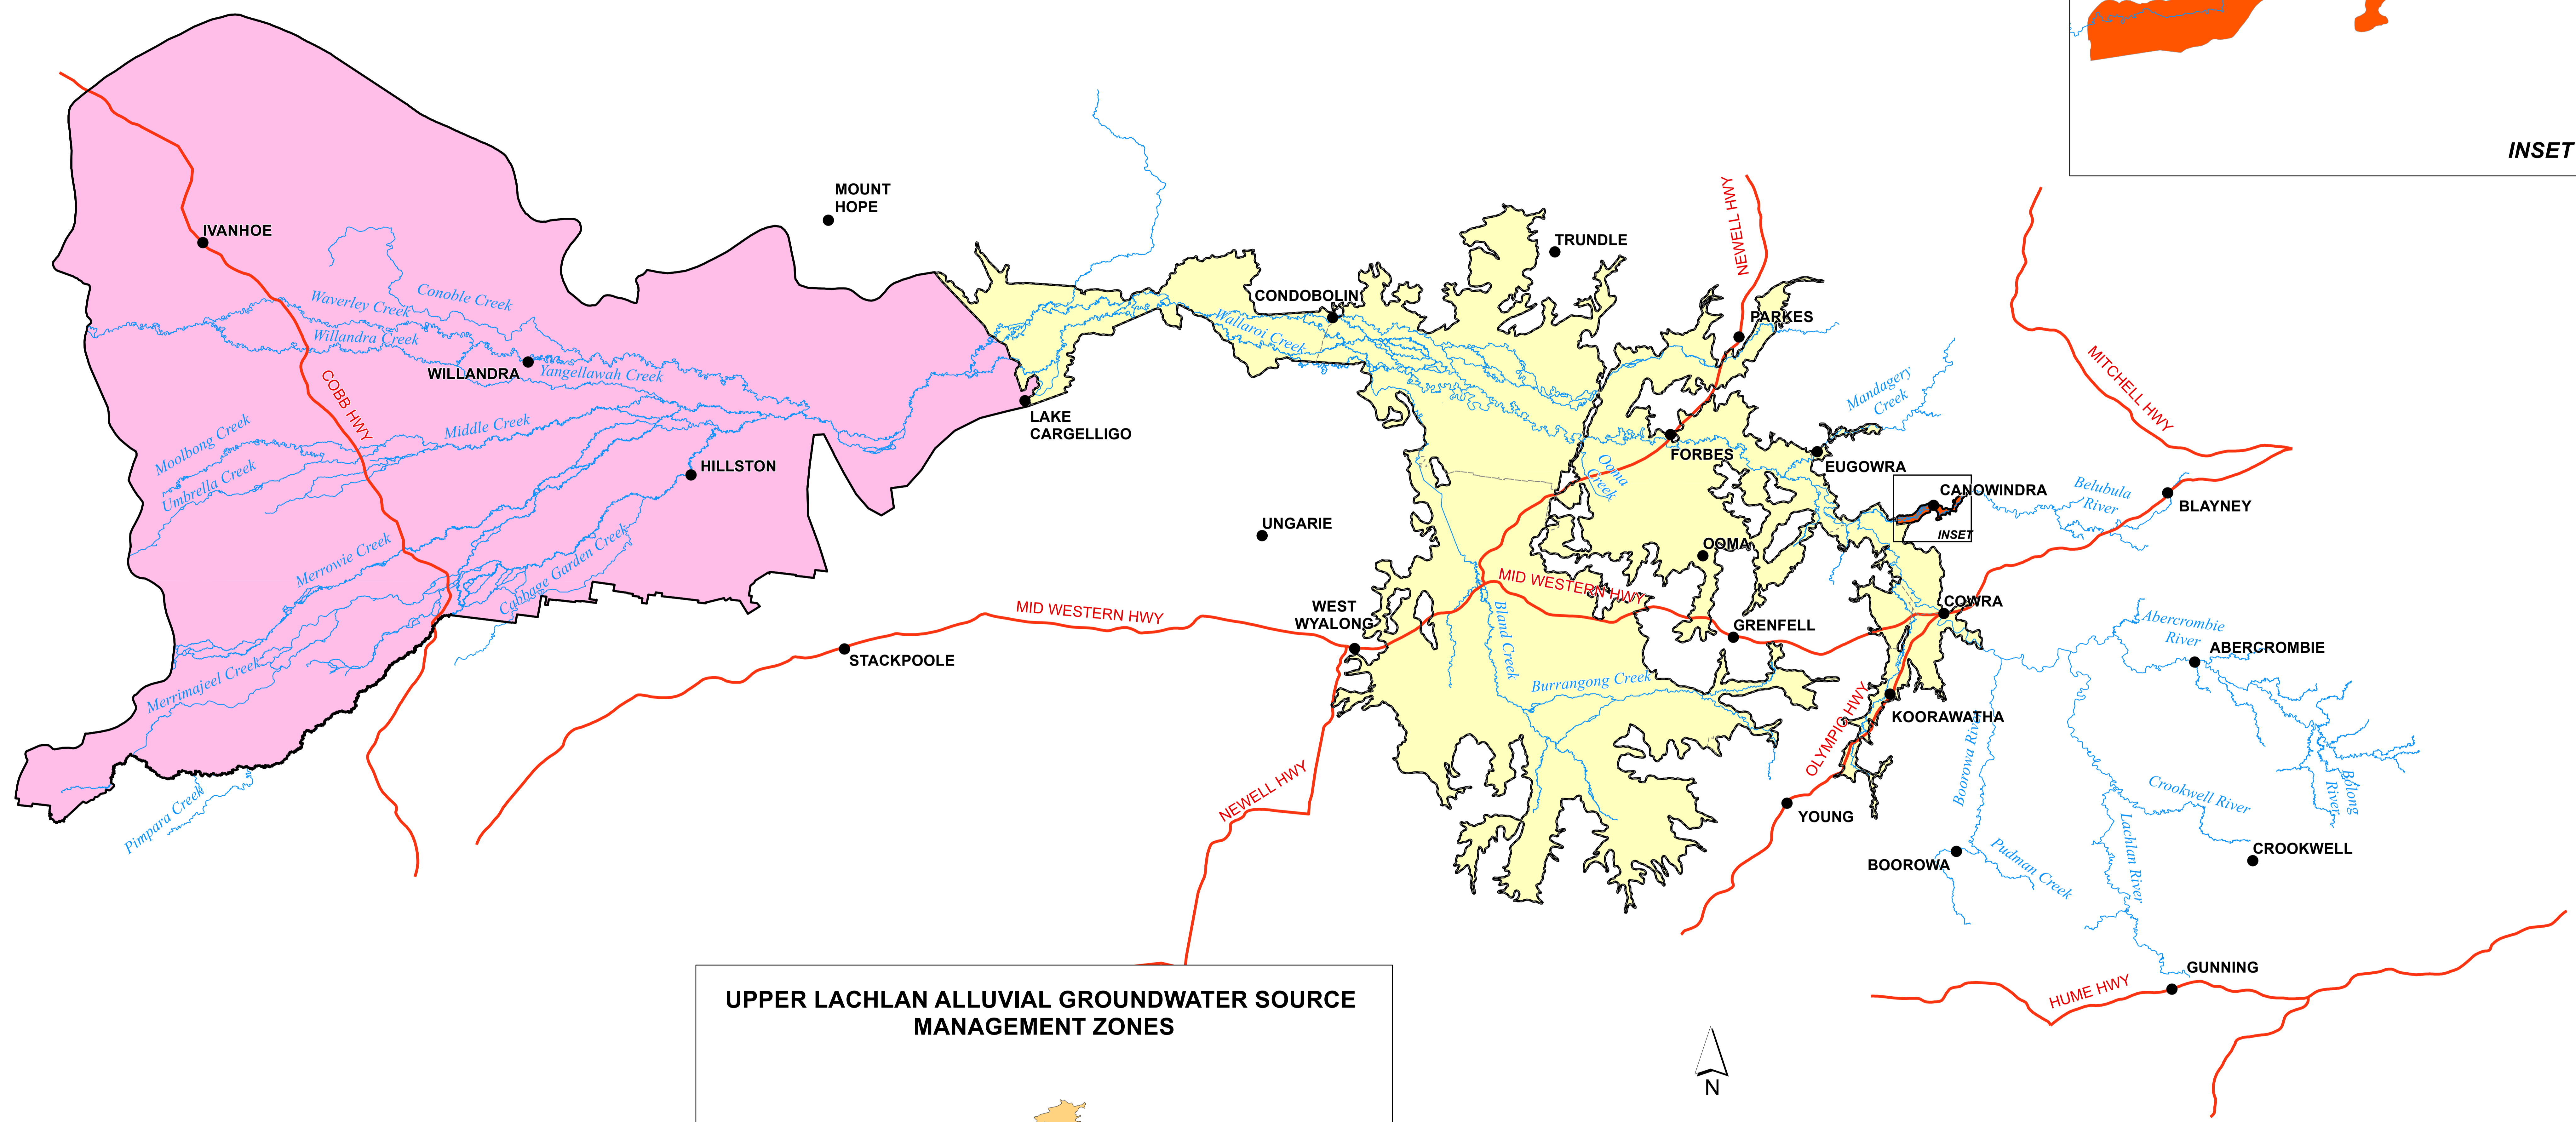

Plan Map (WSP048_Version 1)
 Water Sharing Plan for the Lachlan Alluvial Groundwater Sources 2020

- Legend**
- Town
 - Highway
 - River / Creek
 - Upper Lachlan Alluvial Groundwater Source Management Zones
- Groundwater Sources**
- Belubula Valley Alluvial Groundwater Source
 - Lower Lachlan Groundwater Source
 - Upper Lachlan Alluvial Groundwater Source

- Legend**
- Upper Lachlan Alluvial Groundwater Source Management Zones**
- Upper Lachlan Alluvial Zone 1 Management Zone
 - Upper Lachlan Alluvial Zone 2 Management Zone
 - Upper Lachlan Alluvial Zone 3 Management Zone
 - Upper Lachlan Alluvial Zone 4 Management Zone
 - Upper Lachlan Alluvial Zone 5 Management Zone
 - Upper Lachlan Alluvial Zone 6 Management Zone
 - Upper Lachlan Alluvial Zone 7 Management Zone
 - Upper Lachlan Alluvial Zone 8 Management Zone