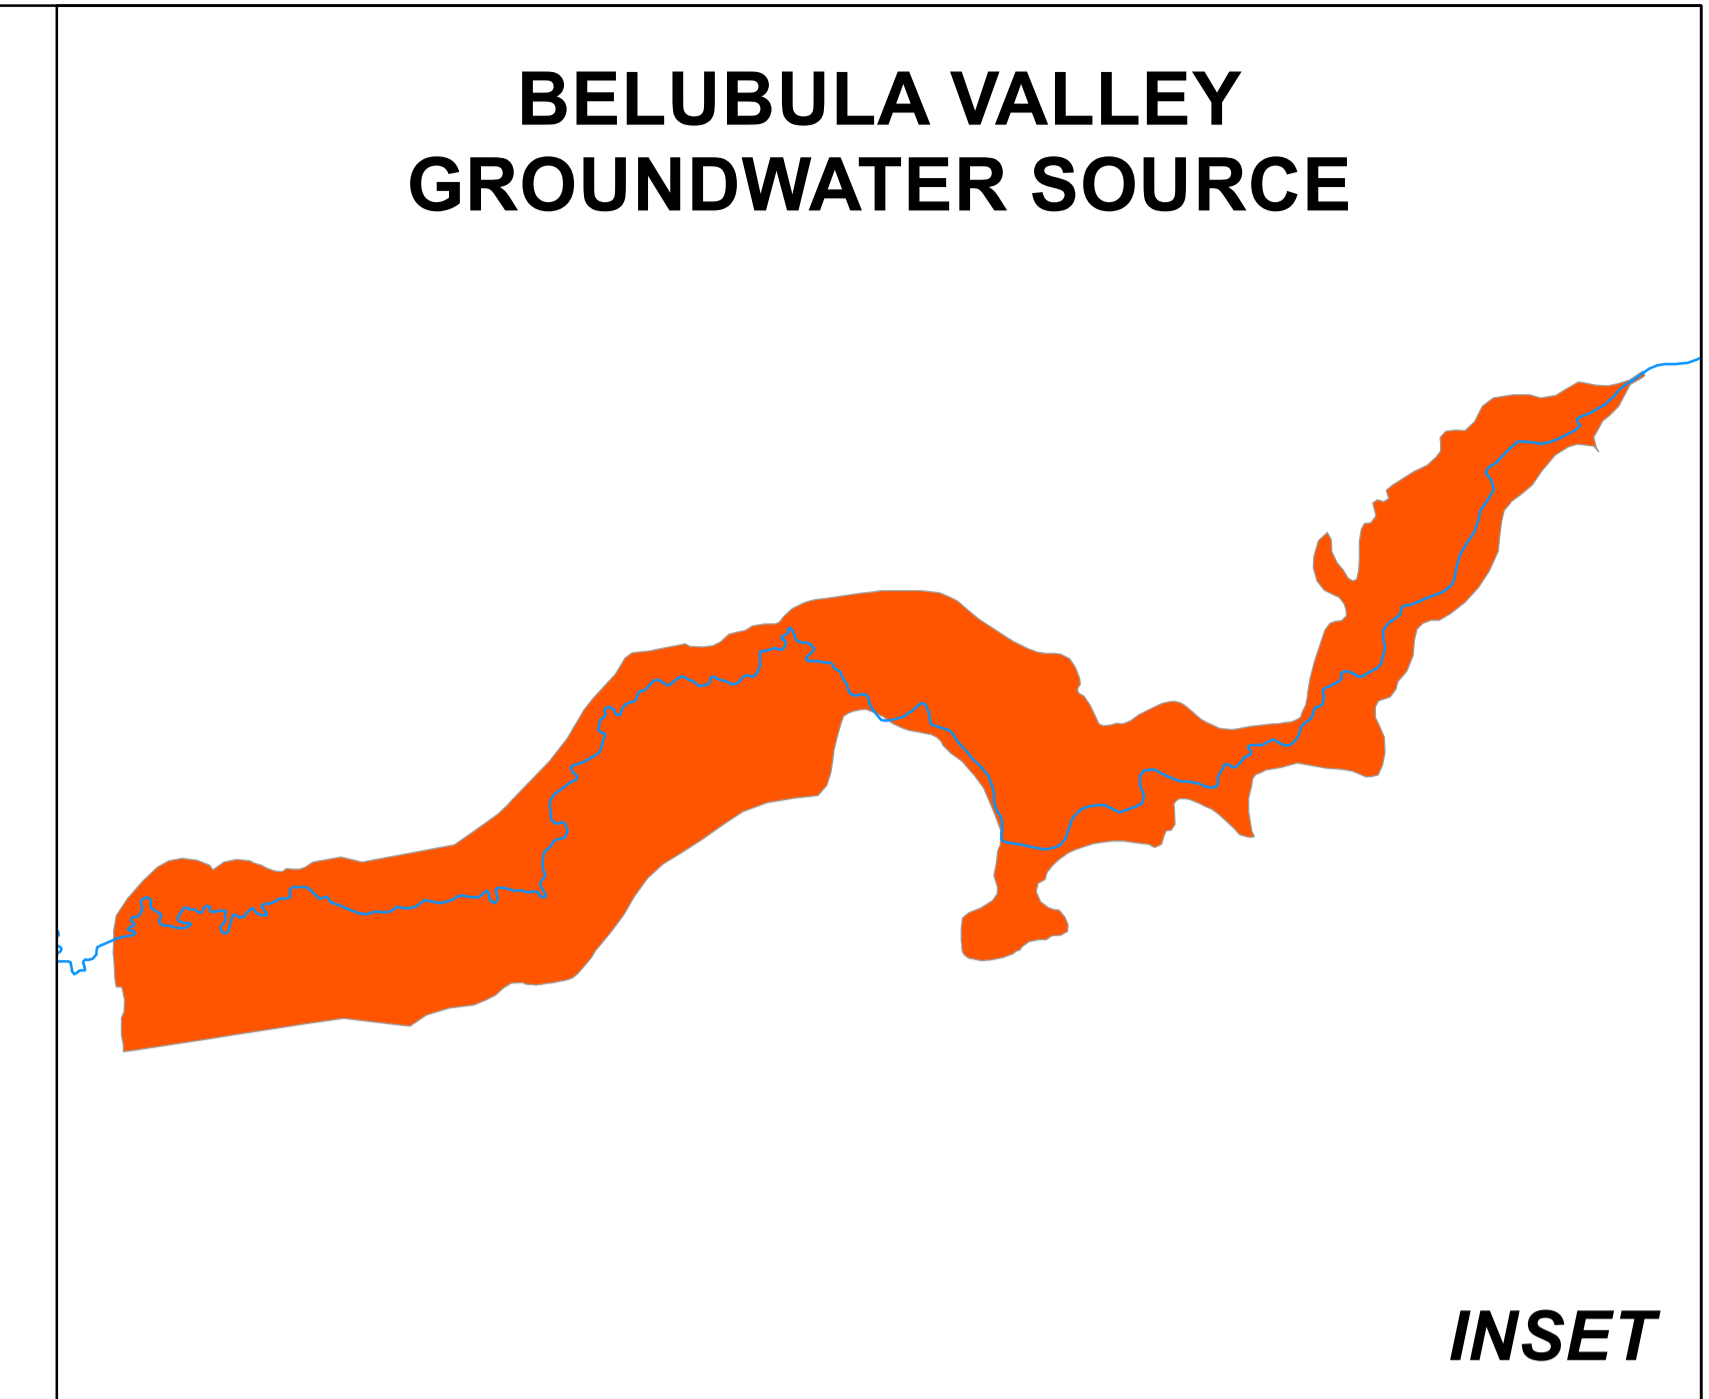

Plan Map (WSP048_Version 1)
 Water Sharing Plan for the Lachlan Alluvial Groundwater Sources 2020

- Legend**
- Town
 - Highway
 - River / Creek
 - Upper Lachlan Alluvial Groundwater Source Management Zones
- Groundwater Sources**
- Belubula Valley Alluvial Groundwater Source
 - Lower Lachlan Groundwater Source
 - Upper Lachlan Alluvial Groundwater Source

- Legend**
- Upper Lachlan Alluvial Groundwater Source Management Zones**
- Upper Lachlan Alluvial Zone 1 Management Zone
 - Upper Lachlan Alluvial Zone 2 Management Zone
 - Upper Lachlan Alluvial Zone 3 Management Zone
 - Upper Lachlan Alluvial Zone 4 Management Zone
 - Upper Lachlan Alluvial Zone 5 Management Zone
 - Upper Lachlan Alluvial Zone 6 Management Zone
 - Upper Lachlan Alluvial Zone 7 Management Zone
 - Upper Lachlan Alluvial Zone 8 Management Zone