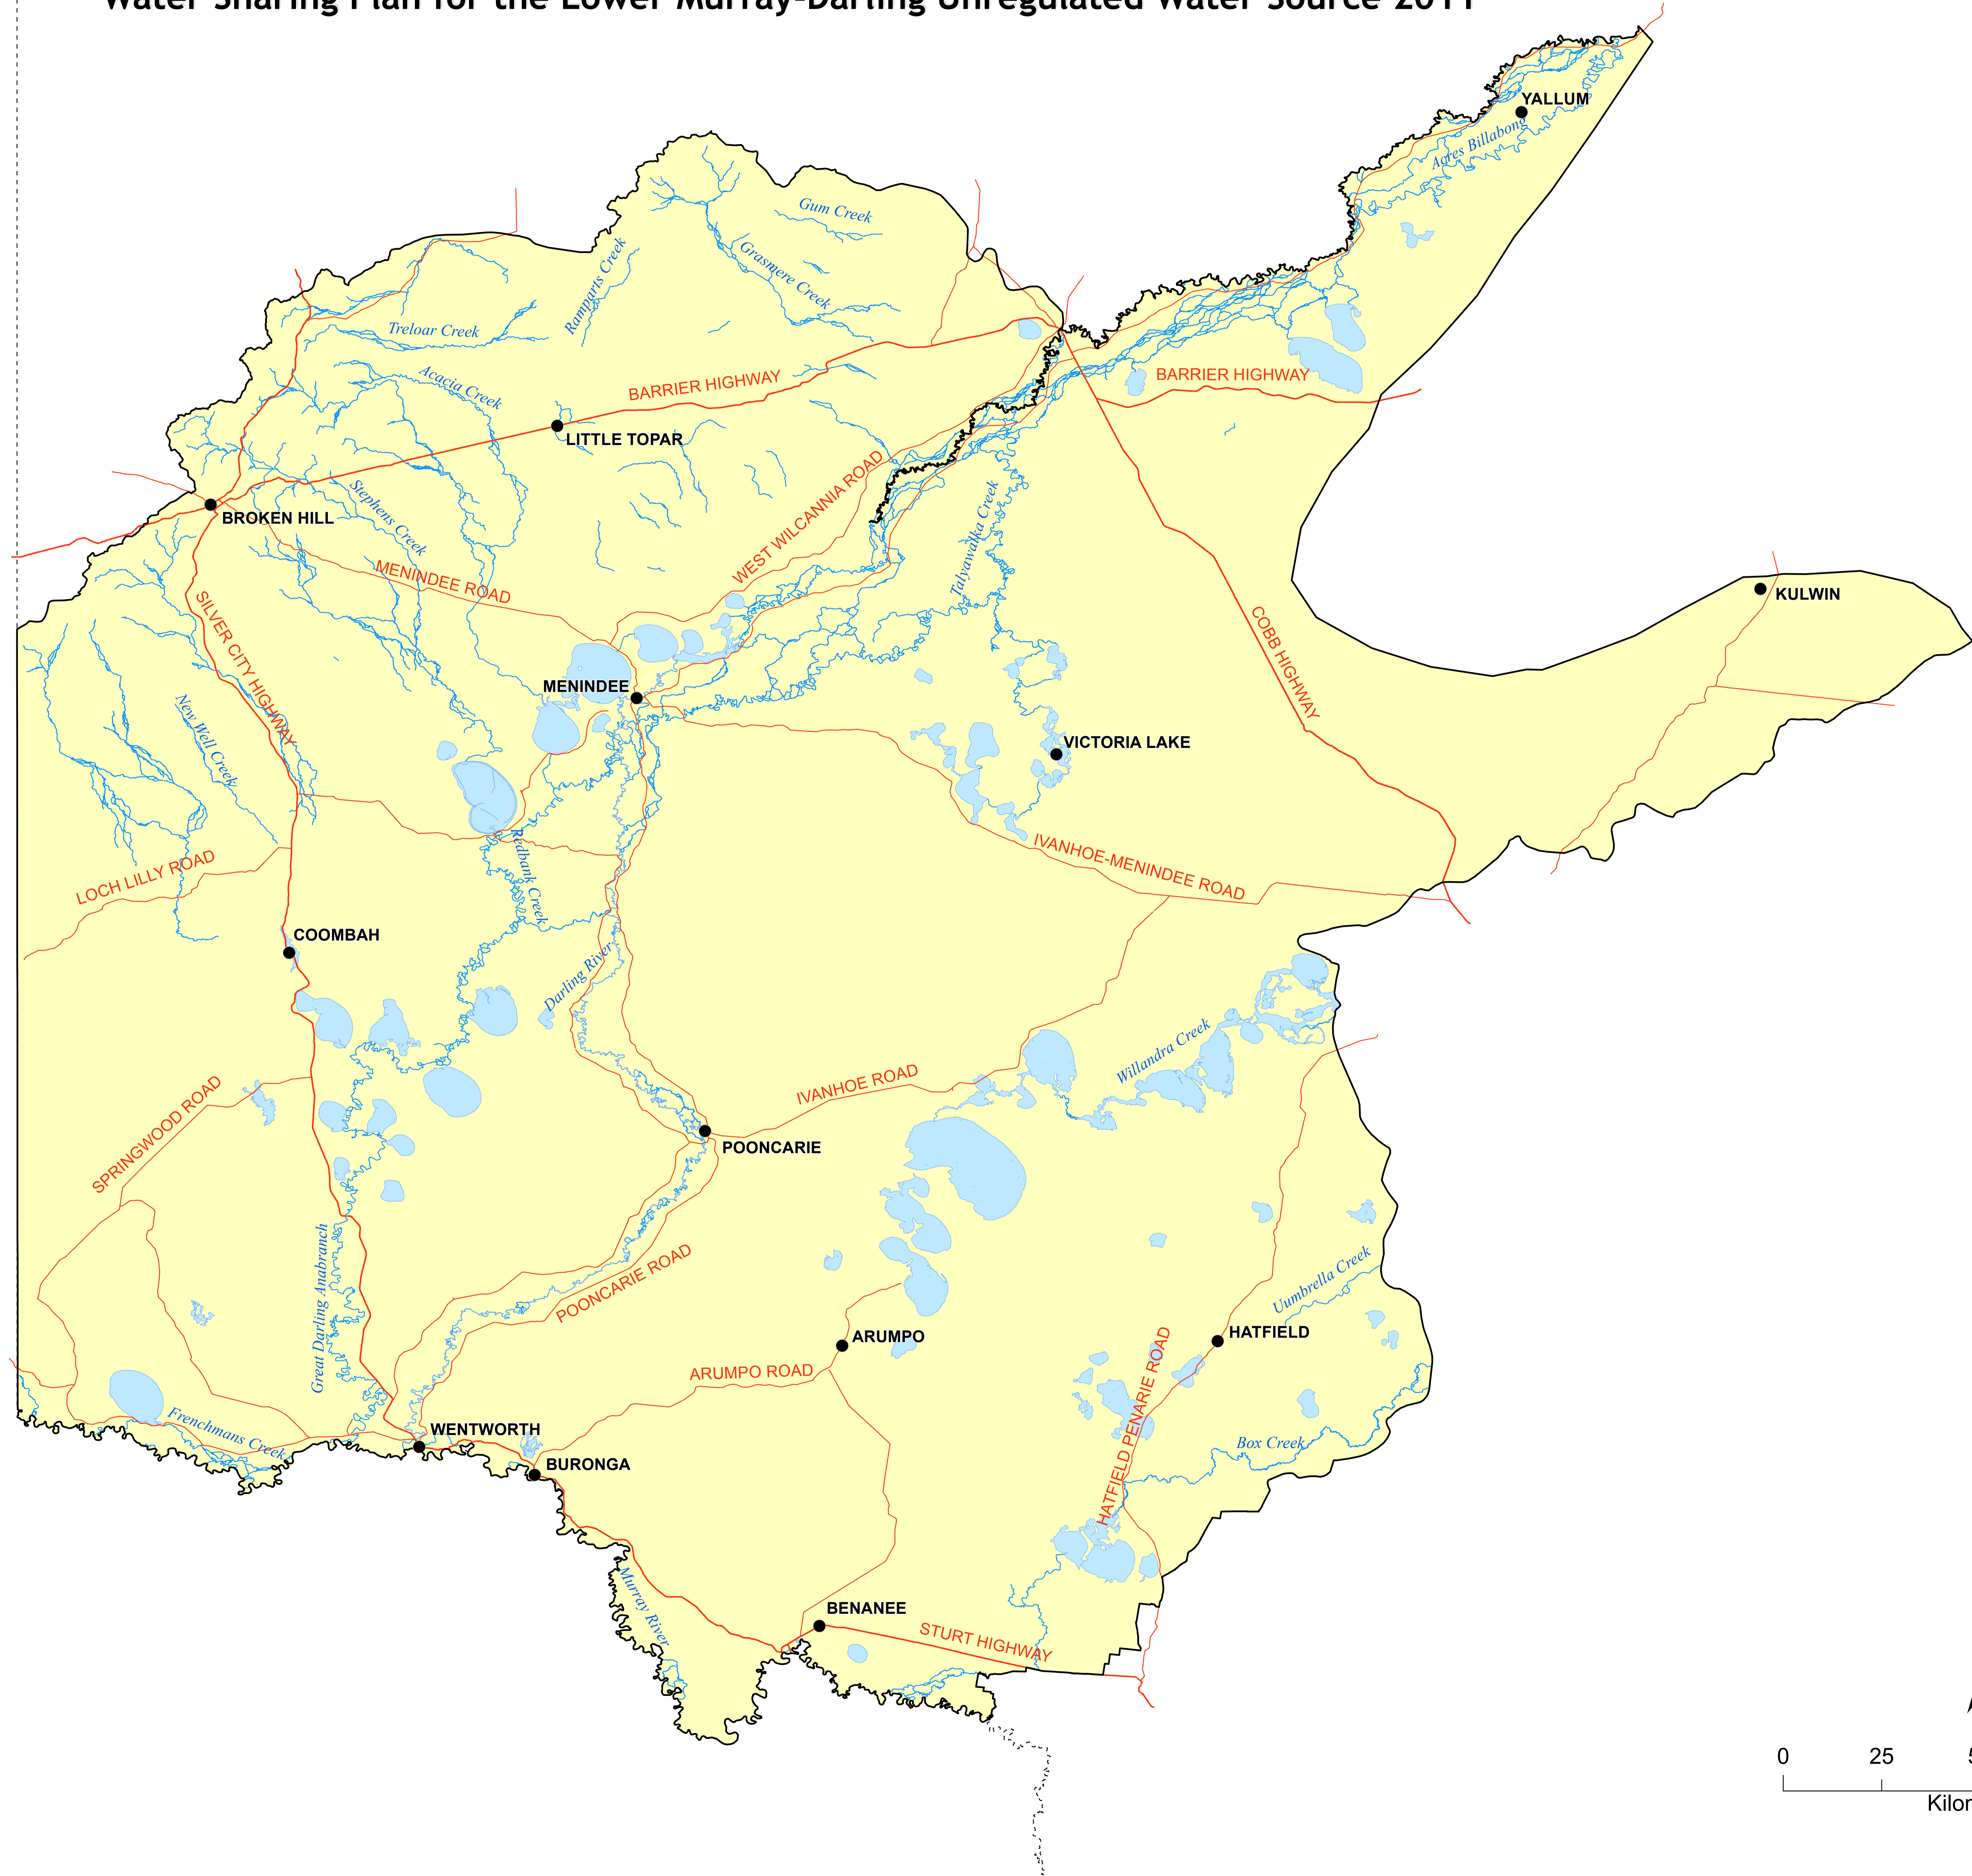

LOCALITY MAP

# Plan Map (WSP018\_Version 2) Water Sharing Plan for the Lower Murray-Darling Unregulated Water Source 2011

**Legend**

- Water Sharing Plan Boundary
- Lower Murray-Darling Unregulated Water Source
- Lake
- NSW Boundary
- Town
- River / Creek
- Highway
- Road