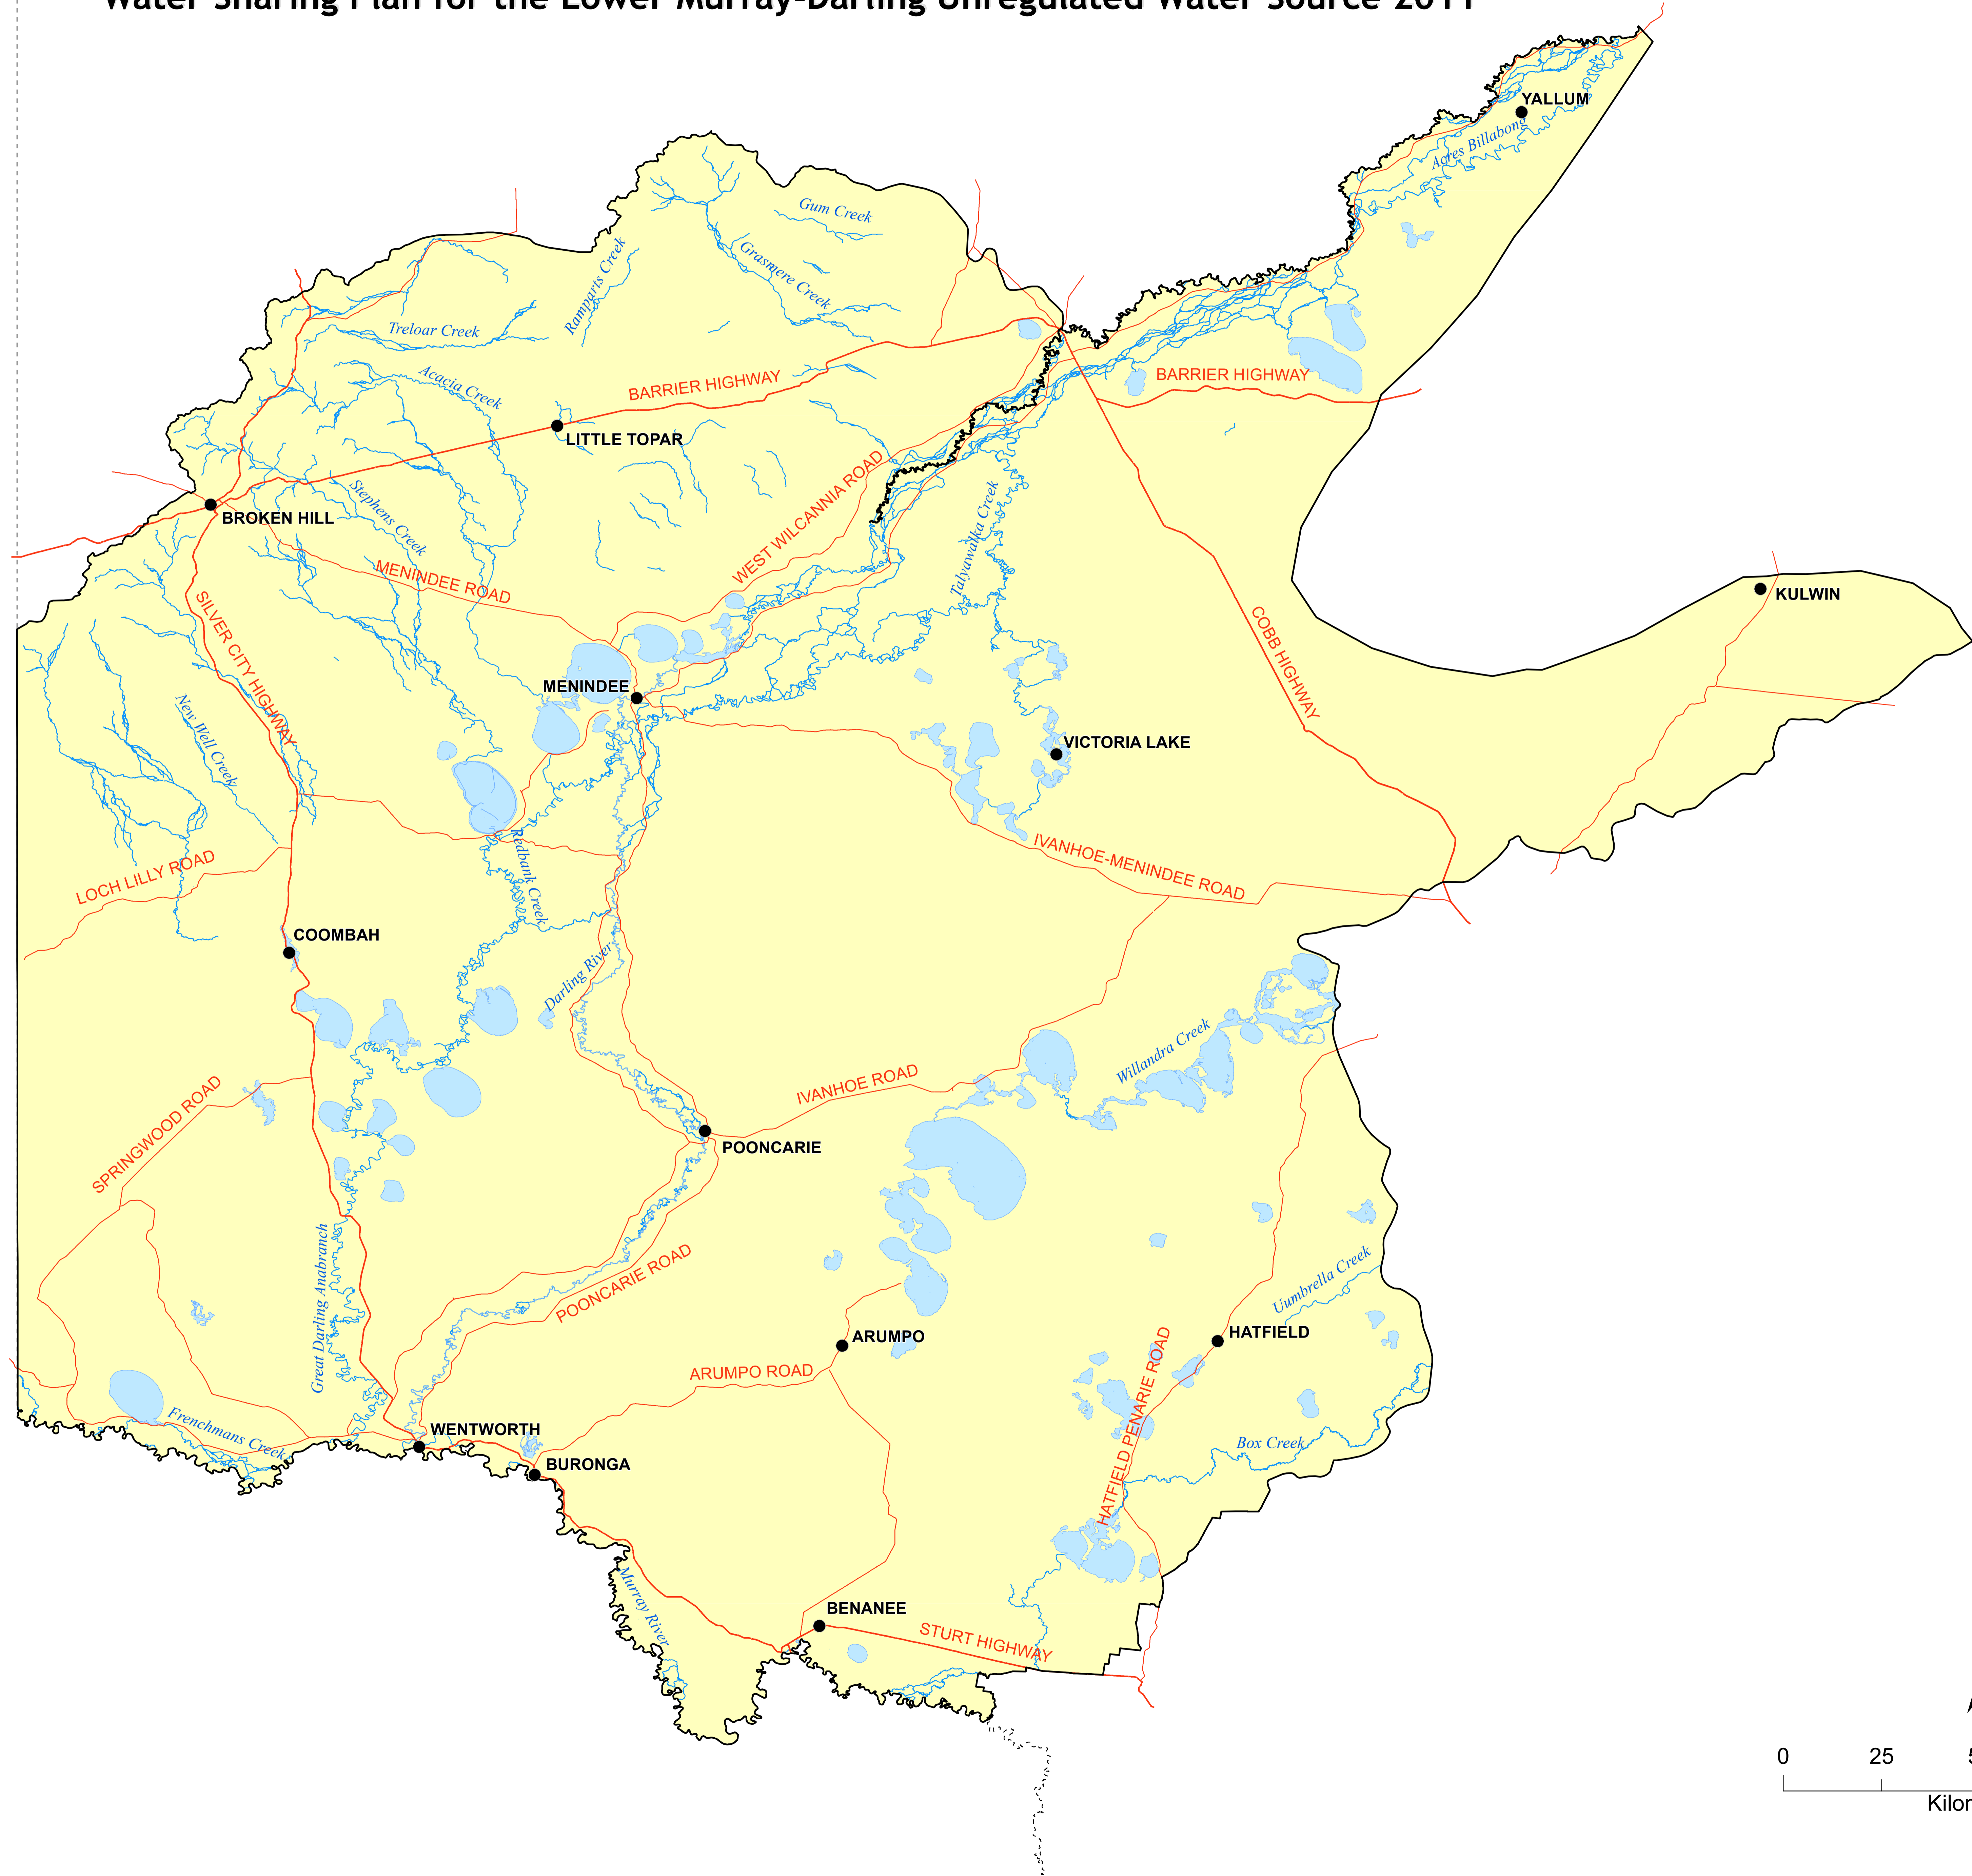

LOCALITY MAP

Plan Map (WSP018_Version 2) Water Sharing Plan for the Lower Murray-Darling Unregulated Water Source 2011

- Legend**
- Water Sharing Plan Boundary
 - Lower Murray-Darling Unregulated Water Source
 - Lake
 - NSW Boundary
 - Town
 - River / Creek
 - Highway
 - Road