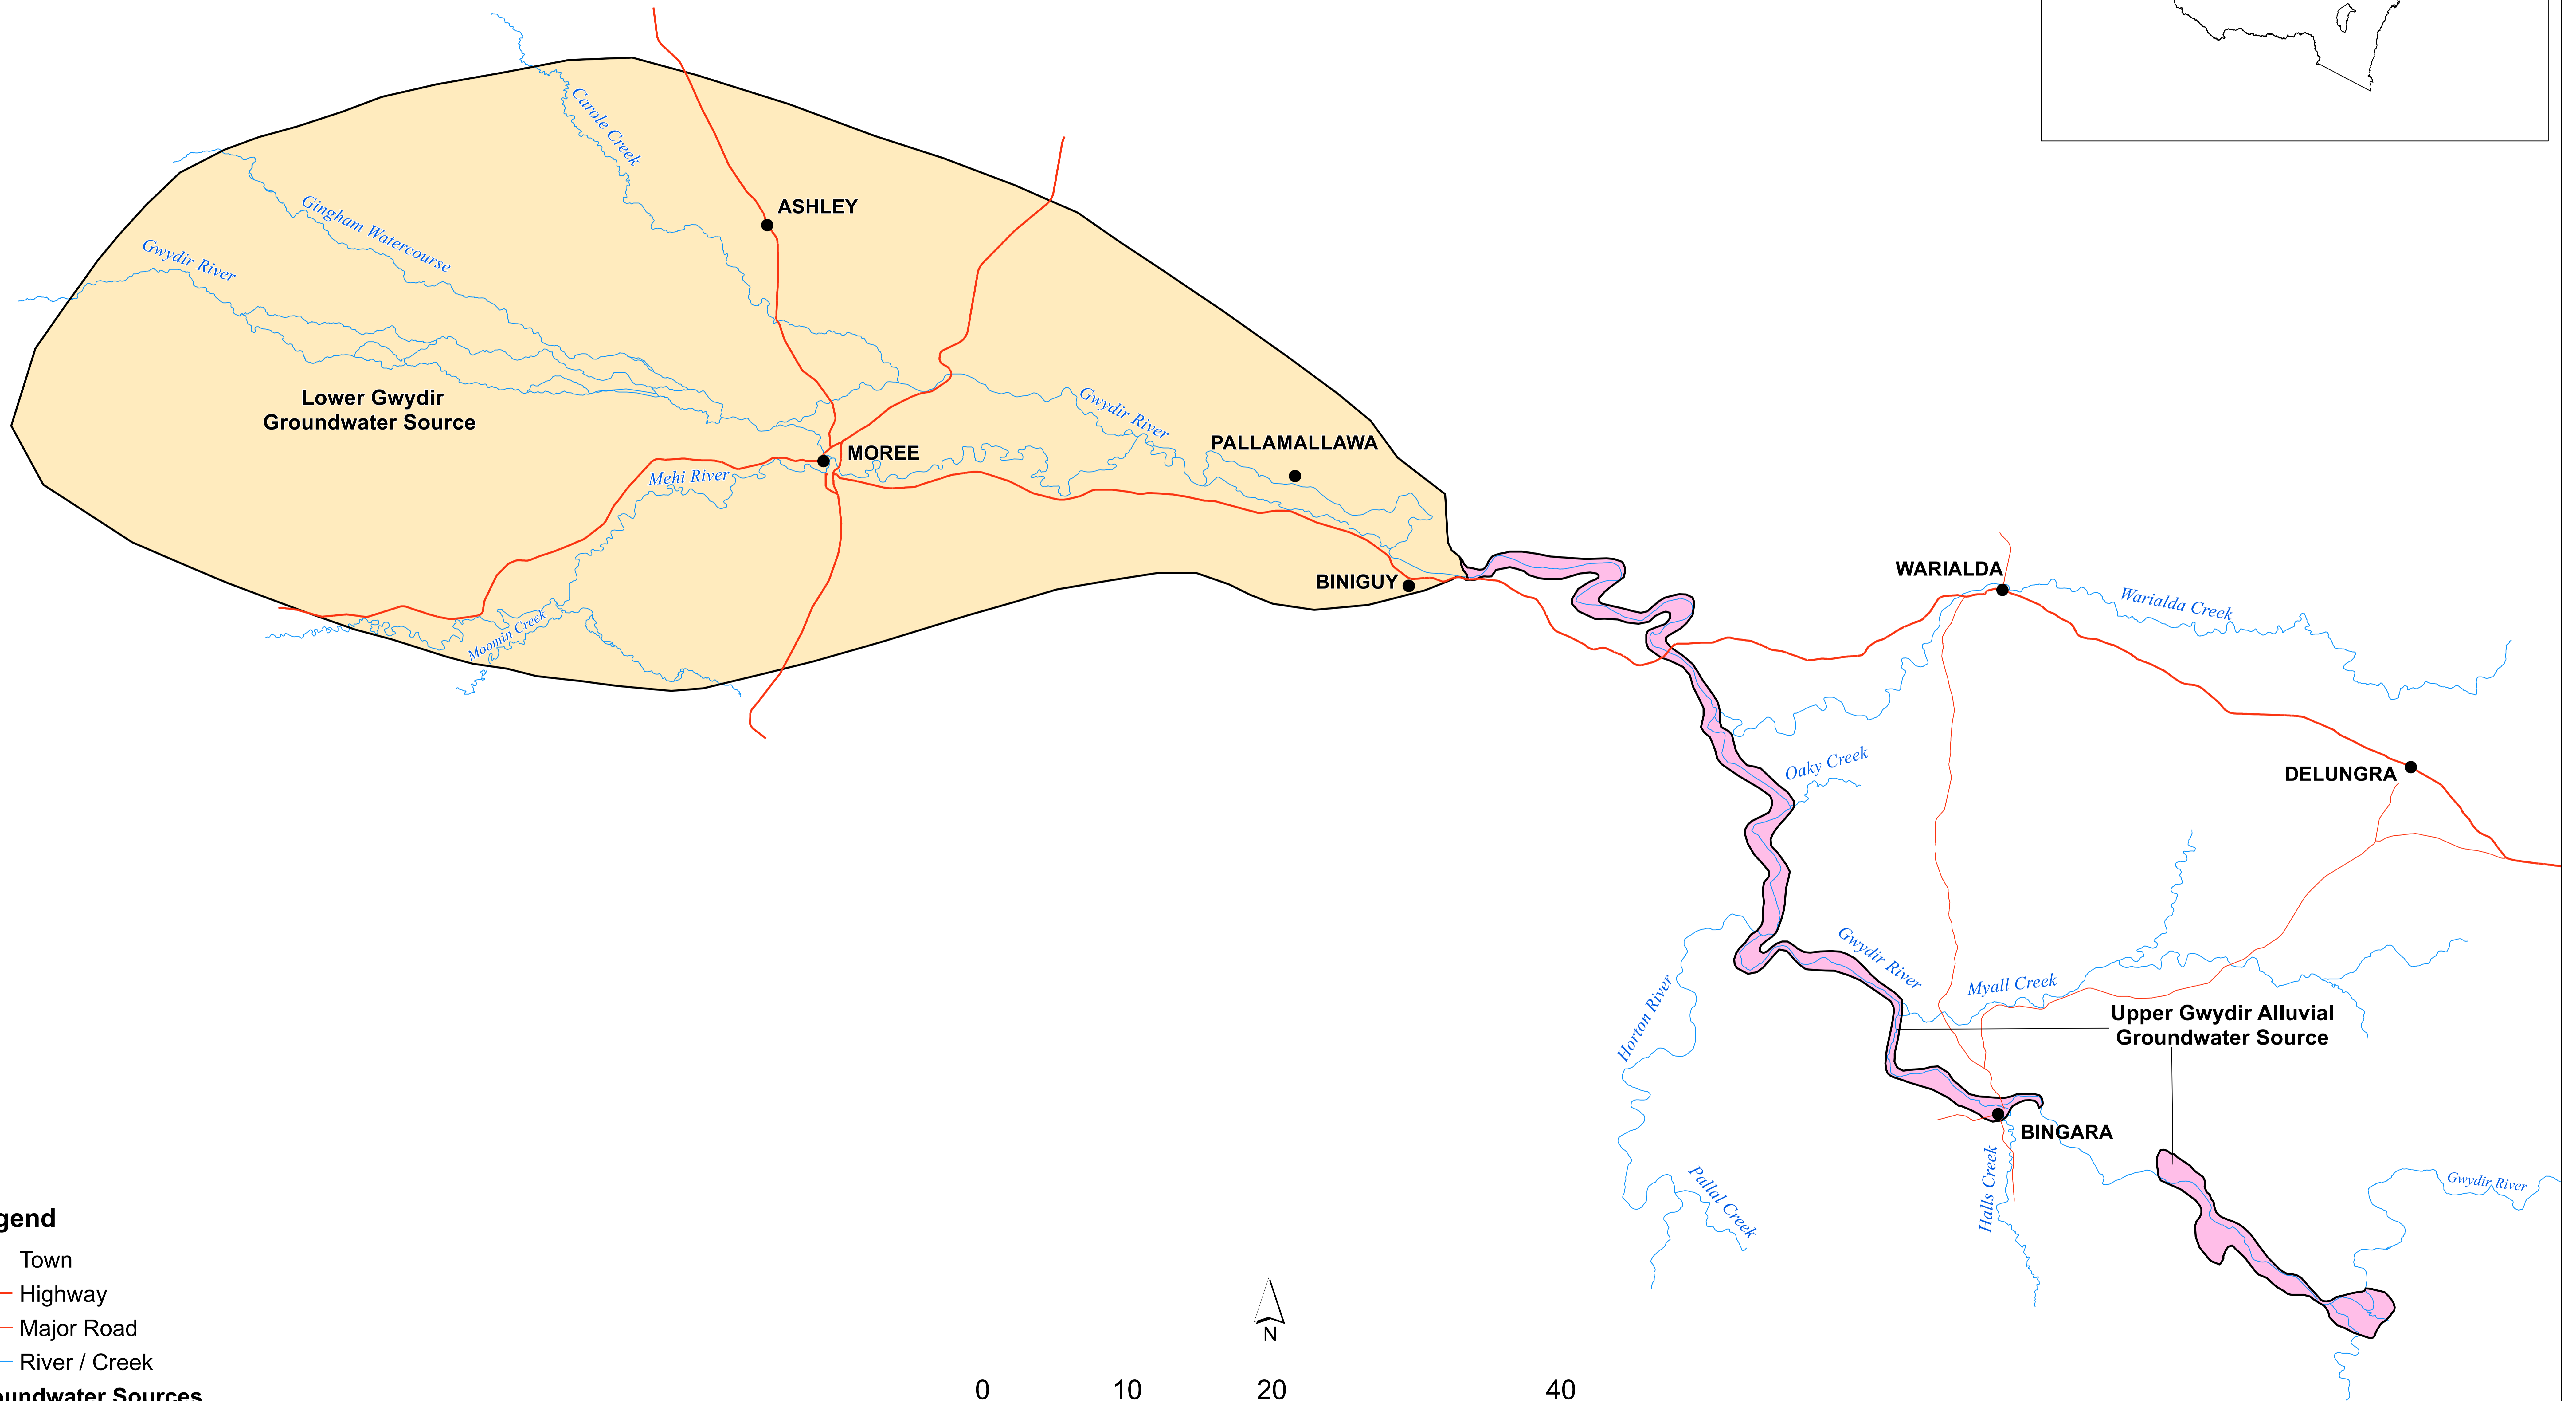

Water Sharing Plan for the Gwydir Alluvial Groundwater Sources 2020

Legend

- Town
- Highway
- Major Road
- River / Creek

Groundwater Sources

- Lower Gwydir Groundwater Source
- Upper Gwydir Alluvial Groundwater Source