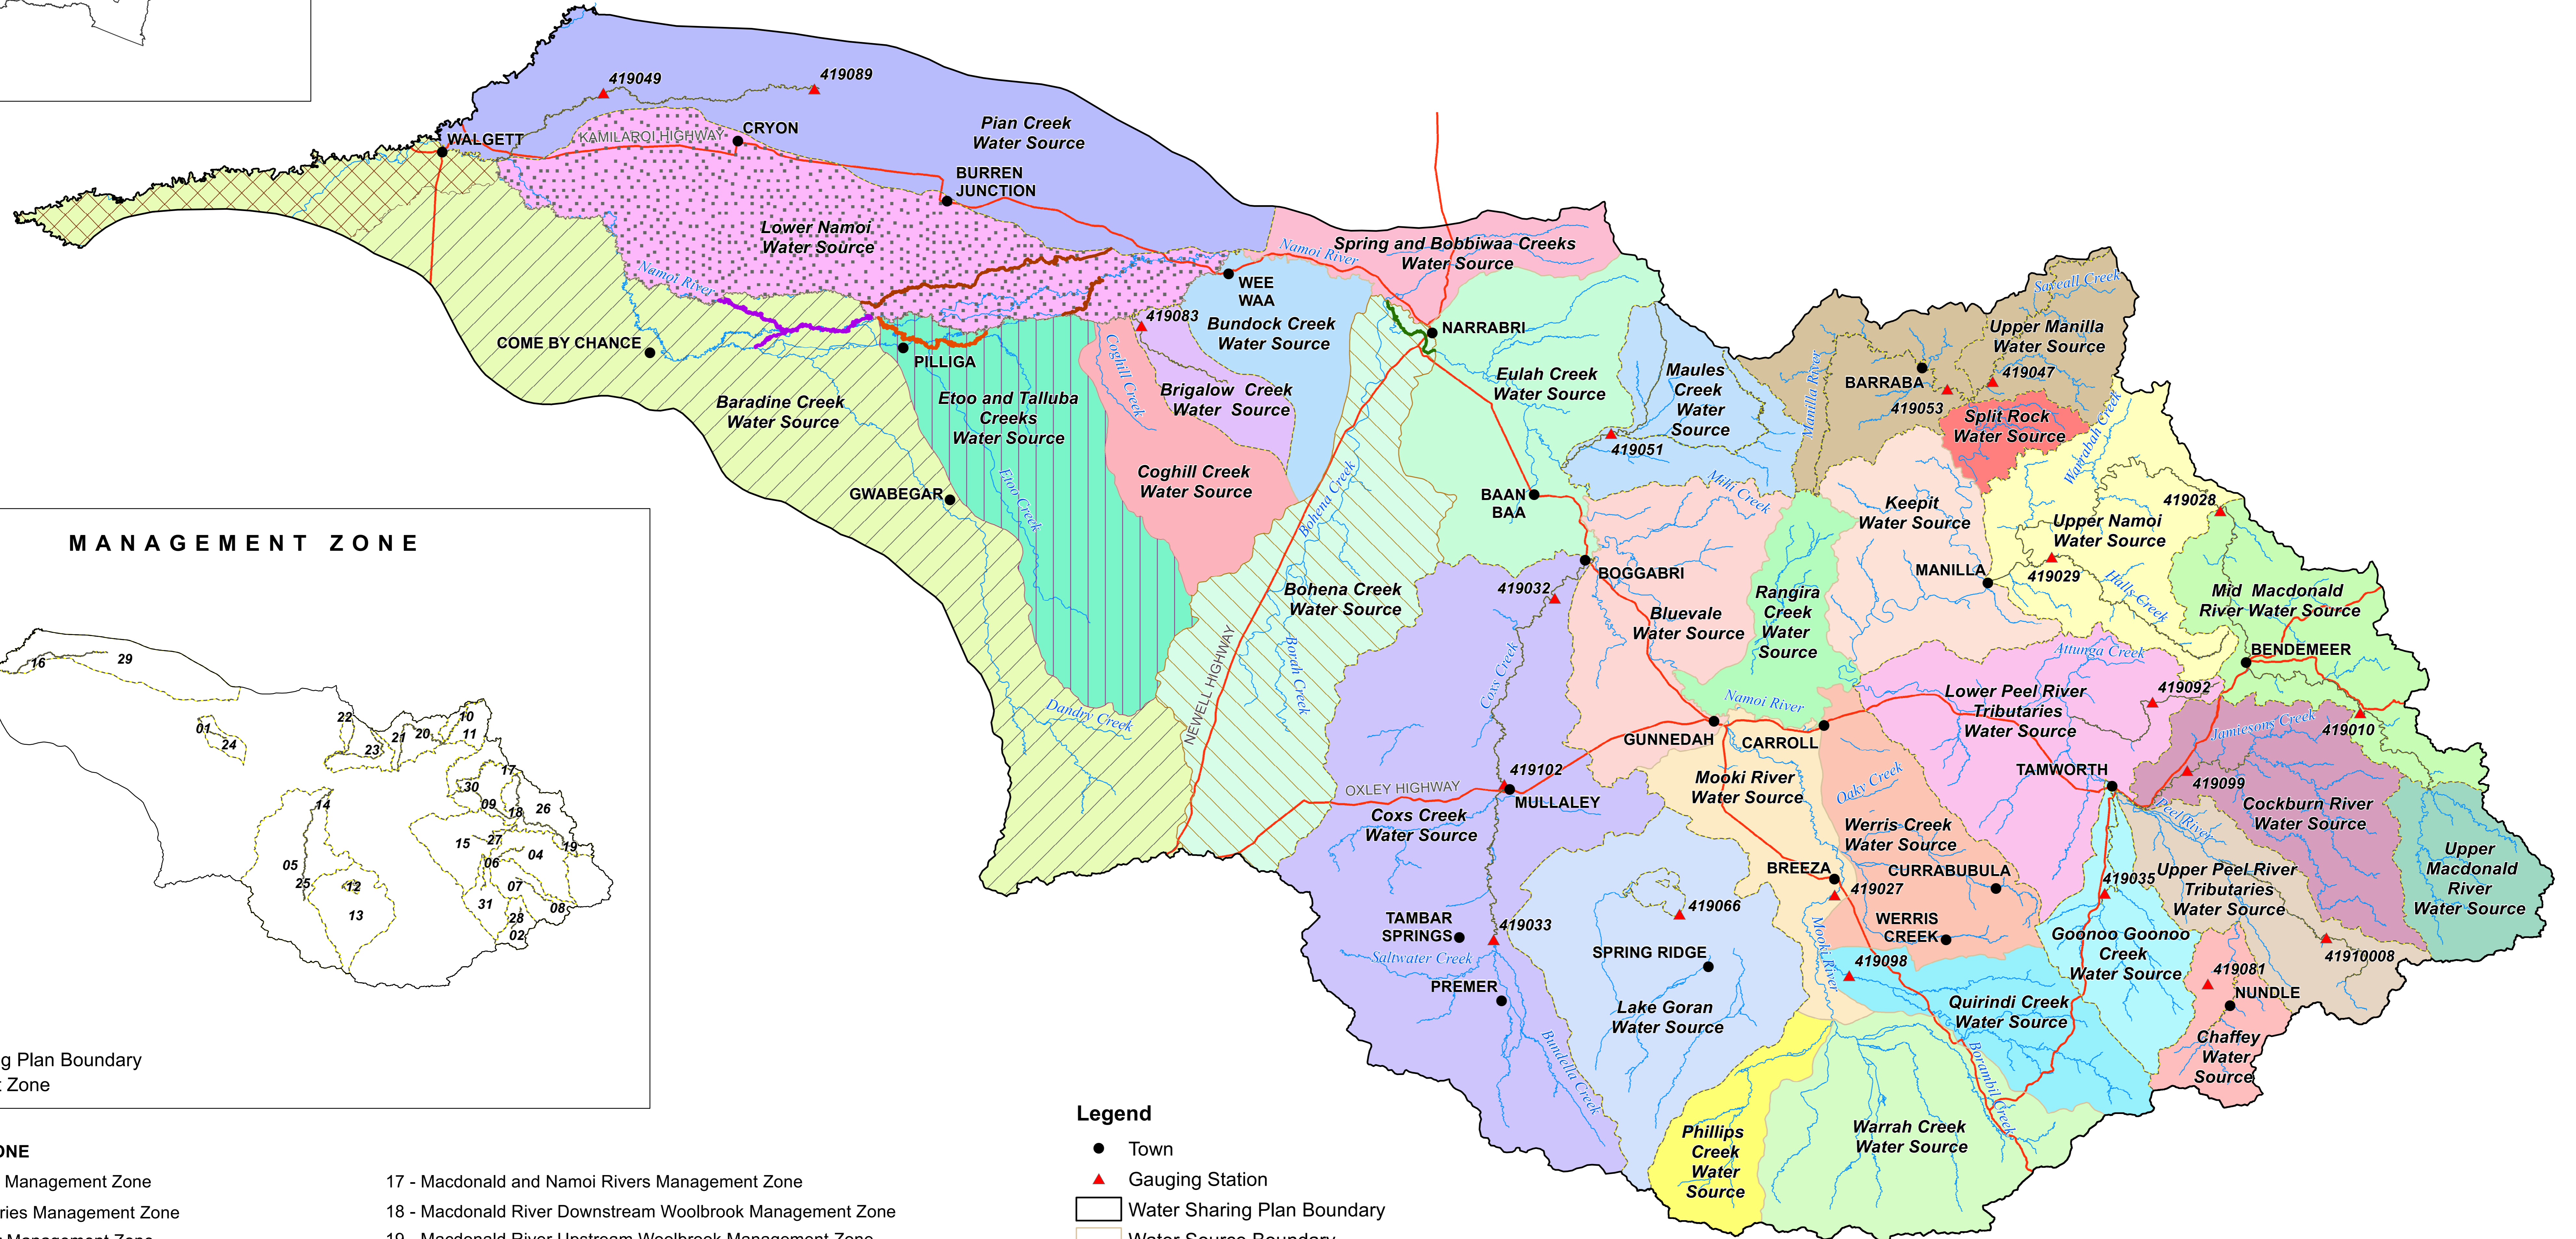

LOCALITY MAP

Plan Map (WSP021_Version 4)
**WATER SHARING PLAN FOR THE
 NAMOI UNREGULATED RIVERS AND PEEL UNREGULATED RIVER WATER SOURCES 2012**

MANAGEMENT ZONE

- Water Sharing Plan Boundary
- ▨ Management Zone

MANAGEMENT ZONE

- | | |
|--|--|
| 01 - Brigalow Creek Management Zone | 17 - Macdonald and Namoi Rivers Management Zone |
| 02 - Chaffey Tributaries Management Zone | 18 - Macdonald River Downstream Woolbrook Management Zone |
| 03 - Cockburn River Management Zone | 19 - Macdonald River Upstream Woolbrook Management Zone |
| 04 - Cockburn River Tributaries Management Zone | 20 - Manilla River Management Zone |
| 05 - Coxs Creek Tributaries Management Zone | 21 - Manilla River Tributaries Management Zone |
| 06 - Downstream Boiling Down Creek Management Zone | 22 - Maules and Horsearm Creeks Management Zone |
| 07 - Duncans Creek and Other Tributaries Management Zone | 23 - Maules Creek Tributaries Management Zone |
| 08 - Dungowan Creek Management Zone | 24 - Merri Merri Creek and Other Tributaries Management Zone |
| 09 - Halls Creek Management Zone | 25 - Mid Coxs Creek Management Zone |
| 10 - Ironbark Creek Management Zone | 26 - Mid Macdonald River Tributaries Management Zone |
| 11 - Ironbark Creek Tributaries Management Zone | 27 - Moore Creek Management Zone |
| 12 - Lake Goran Management Zone | 28 - Peel River Management Zone |
| 13 - Lake Goran Tributaries Management Zone | 29 - Pian Creek Tributaries Management Zone |
| 14 - Lower Coxs Creek Management Zone | 30 - Upper Namoi Tributaries Management Zone |
| 15 - Lower Peel River Tributaries Management Zone | 31 - Upstream Boiling Down Creek Management Zone |
| 16 - Lower Pian Creek Management Zone | |