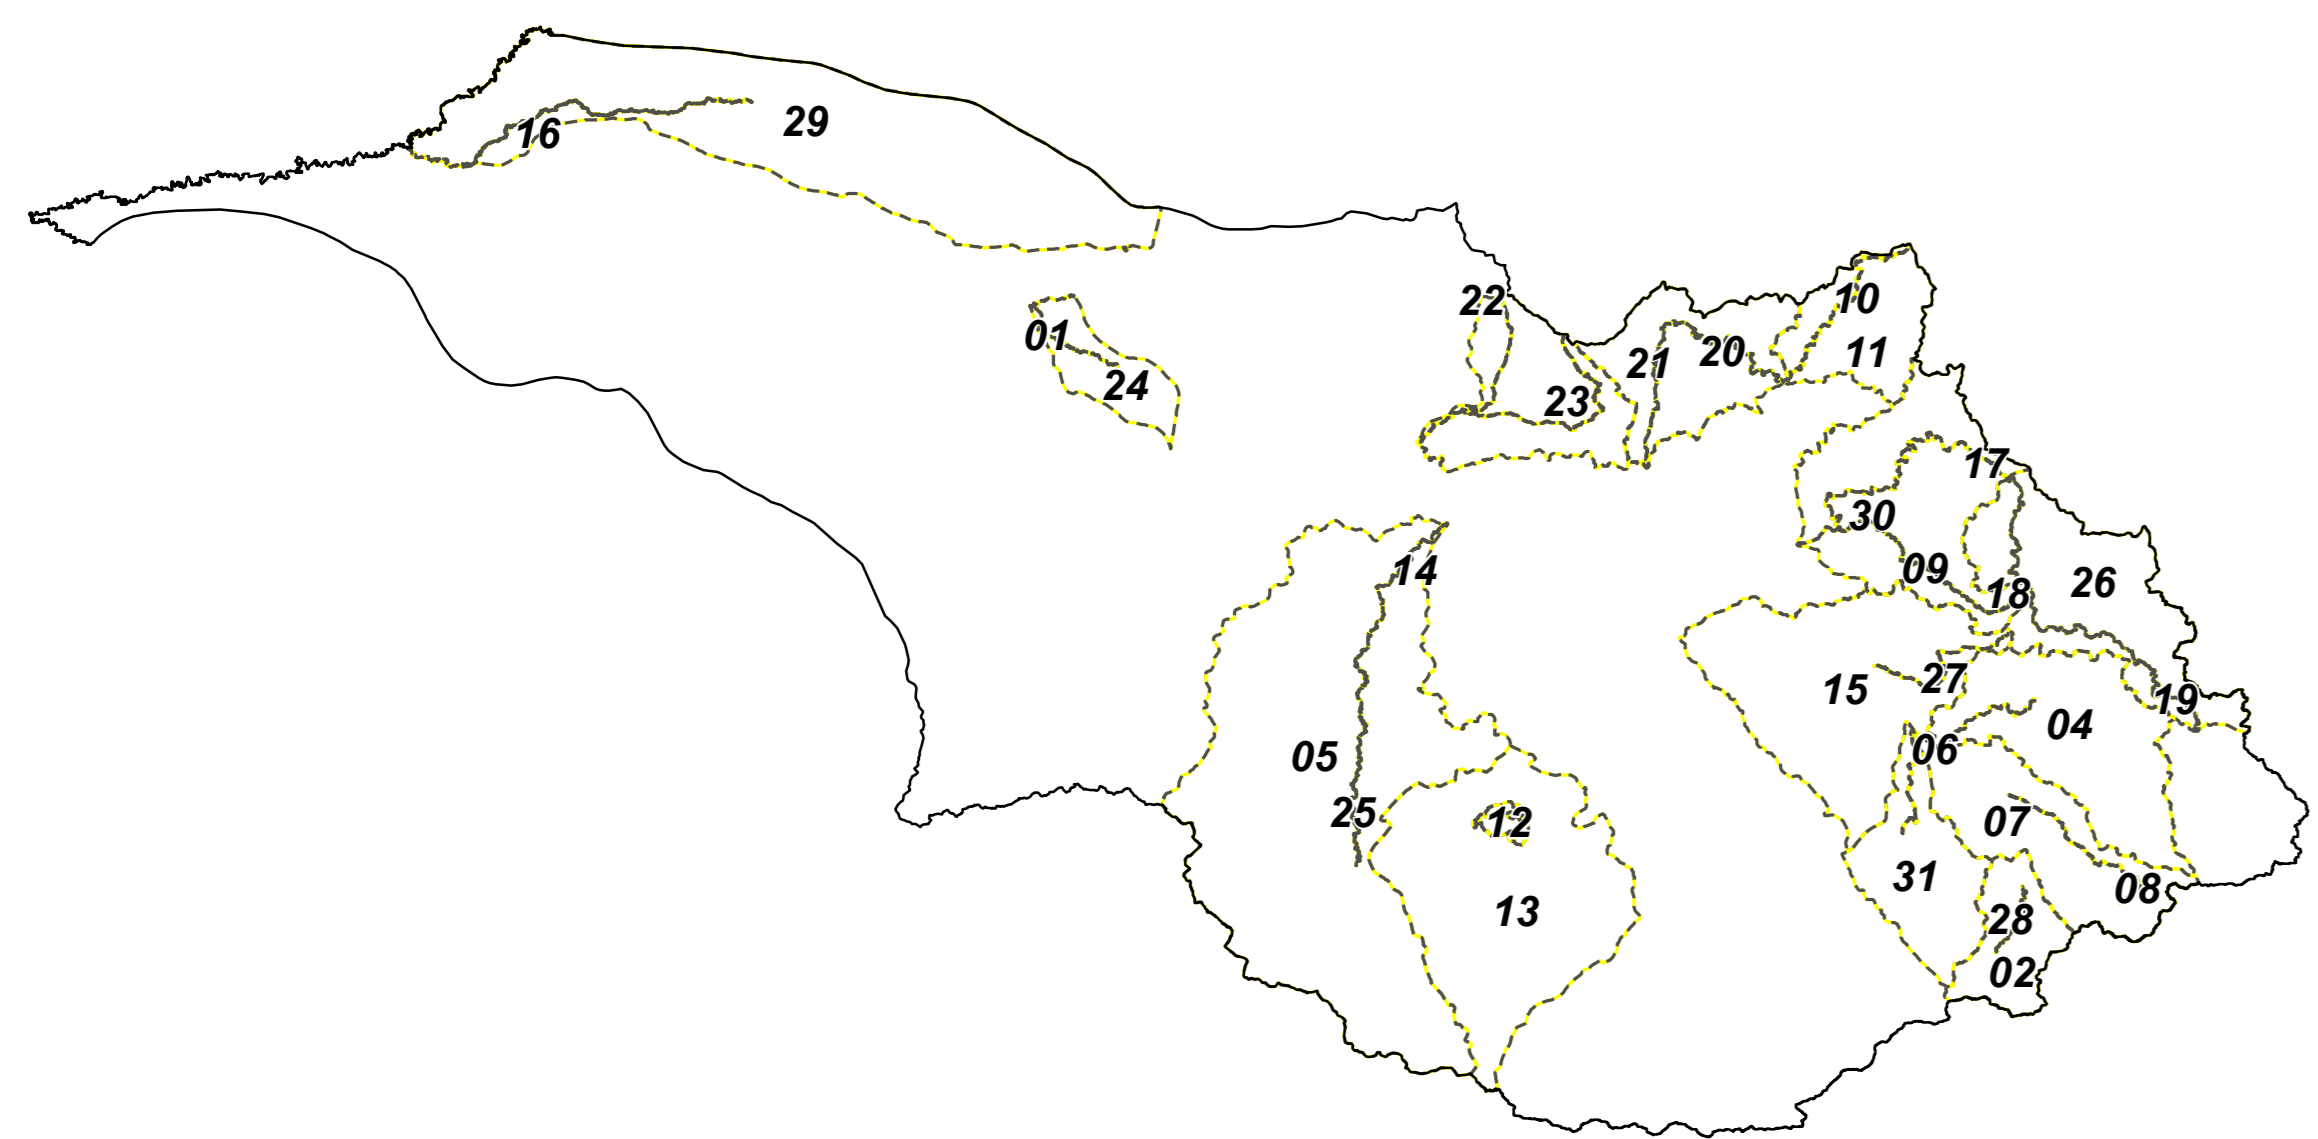

LOCALITY MAP

Plan Map (WSP021_Version 4)
**WATER SHARING PLAN FOR THE
 NAMOI UNREGULATED RIVERS AND PEEL UNREGULATED RIVER WATER SOURCES 2012**

MANAGEMENT ZONE

- Water Sharing Plan Boundary
- ▨ Management Zone

MANAGEMENT ZONE

- | | |
|--|--|
| 01 - Brigalow Creek Management Zone | 17 - Macdonald and Namoi Rivers Management Zone |
| 02 - Chaffey Tributaries Management Zone | 18 - Macdonald River Downstream Woolbrook Management Zone |
| 03 - Cockburn River Management Zone | 19 - Macdonald River Upstream Woolbrook Management Zone |
| 04 - Cockburn River Tributaries Management Zone | 20 - Manilla River Management Zone |
| 05 - Coxs Creek Tributaries Management Zone | 21 - Manilla River Tributaries Management Zone |
| 06 - Downstream Boiling Down Creek Management Zone | 22 - Maules and Horsearm Creeks Management Zone |
| 07 - Duncans Creek and Other Tributaries Management Zone | 23 - Maules Creek Tributaries Management Zone |
| 08 - Dungowan Creek Management Zone | 24 - Merri Merri Creek and Other Tributaries Management Zone |
| 09 - Halls Creek Management Zone | 25 - Mid Coxs Creek Management Zone |
| 10 - Ironbark Creek Management Zone | 26 - Mid Macdonald River Tributaries Management Zone |
| 11 - Ironbark Creek Tributaries Management Zone | 27 - Moore Creek Management Zone |
| 12 - Lake Goran Management Zone | 28 - Peel River Management Zone |
| 13 - Lake Goran Tributaries Management Zone | 29 - Pian Creek Tributaries Management Zone |
| 14 - Lower Coxs Creek Management Zone | 30 - Upper Namoi Tributaries Management Zone |
| 15 - Lower Peel River Tributaries Management Zone | 31 - Upstream Boiling Down Creek Management Zone |
| 16 - Lower Pian Creek Management Zone | |