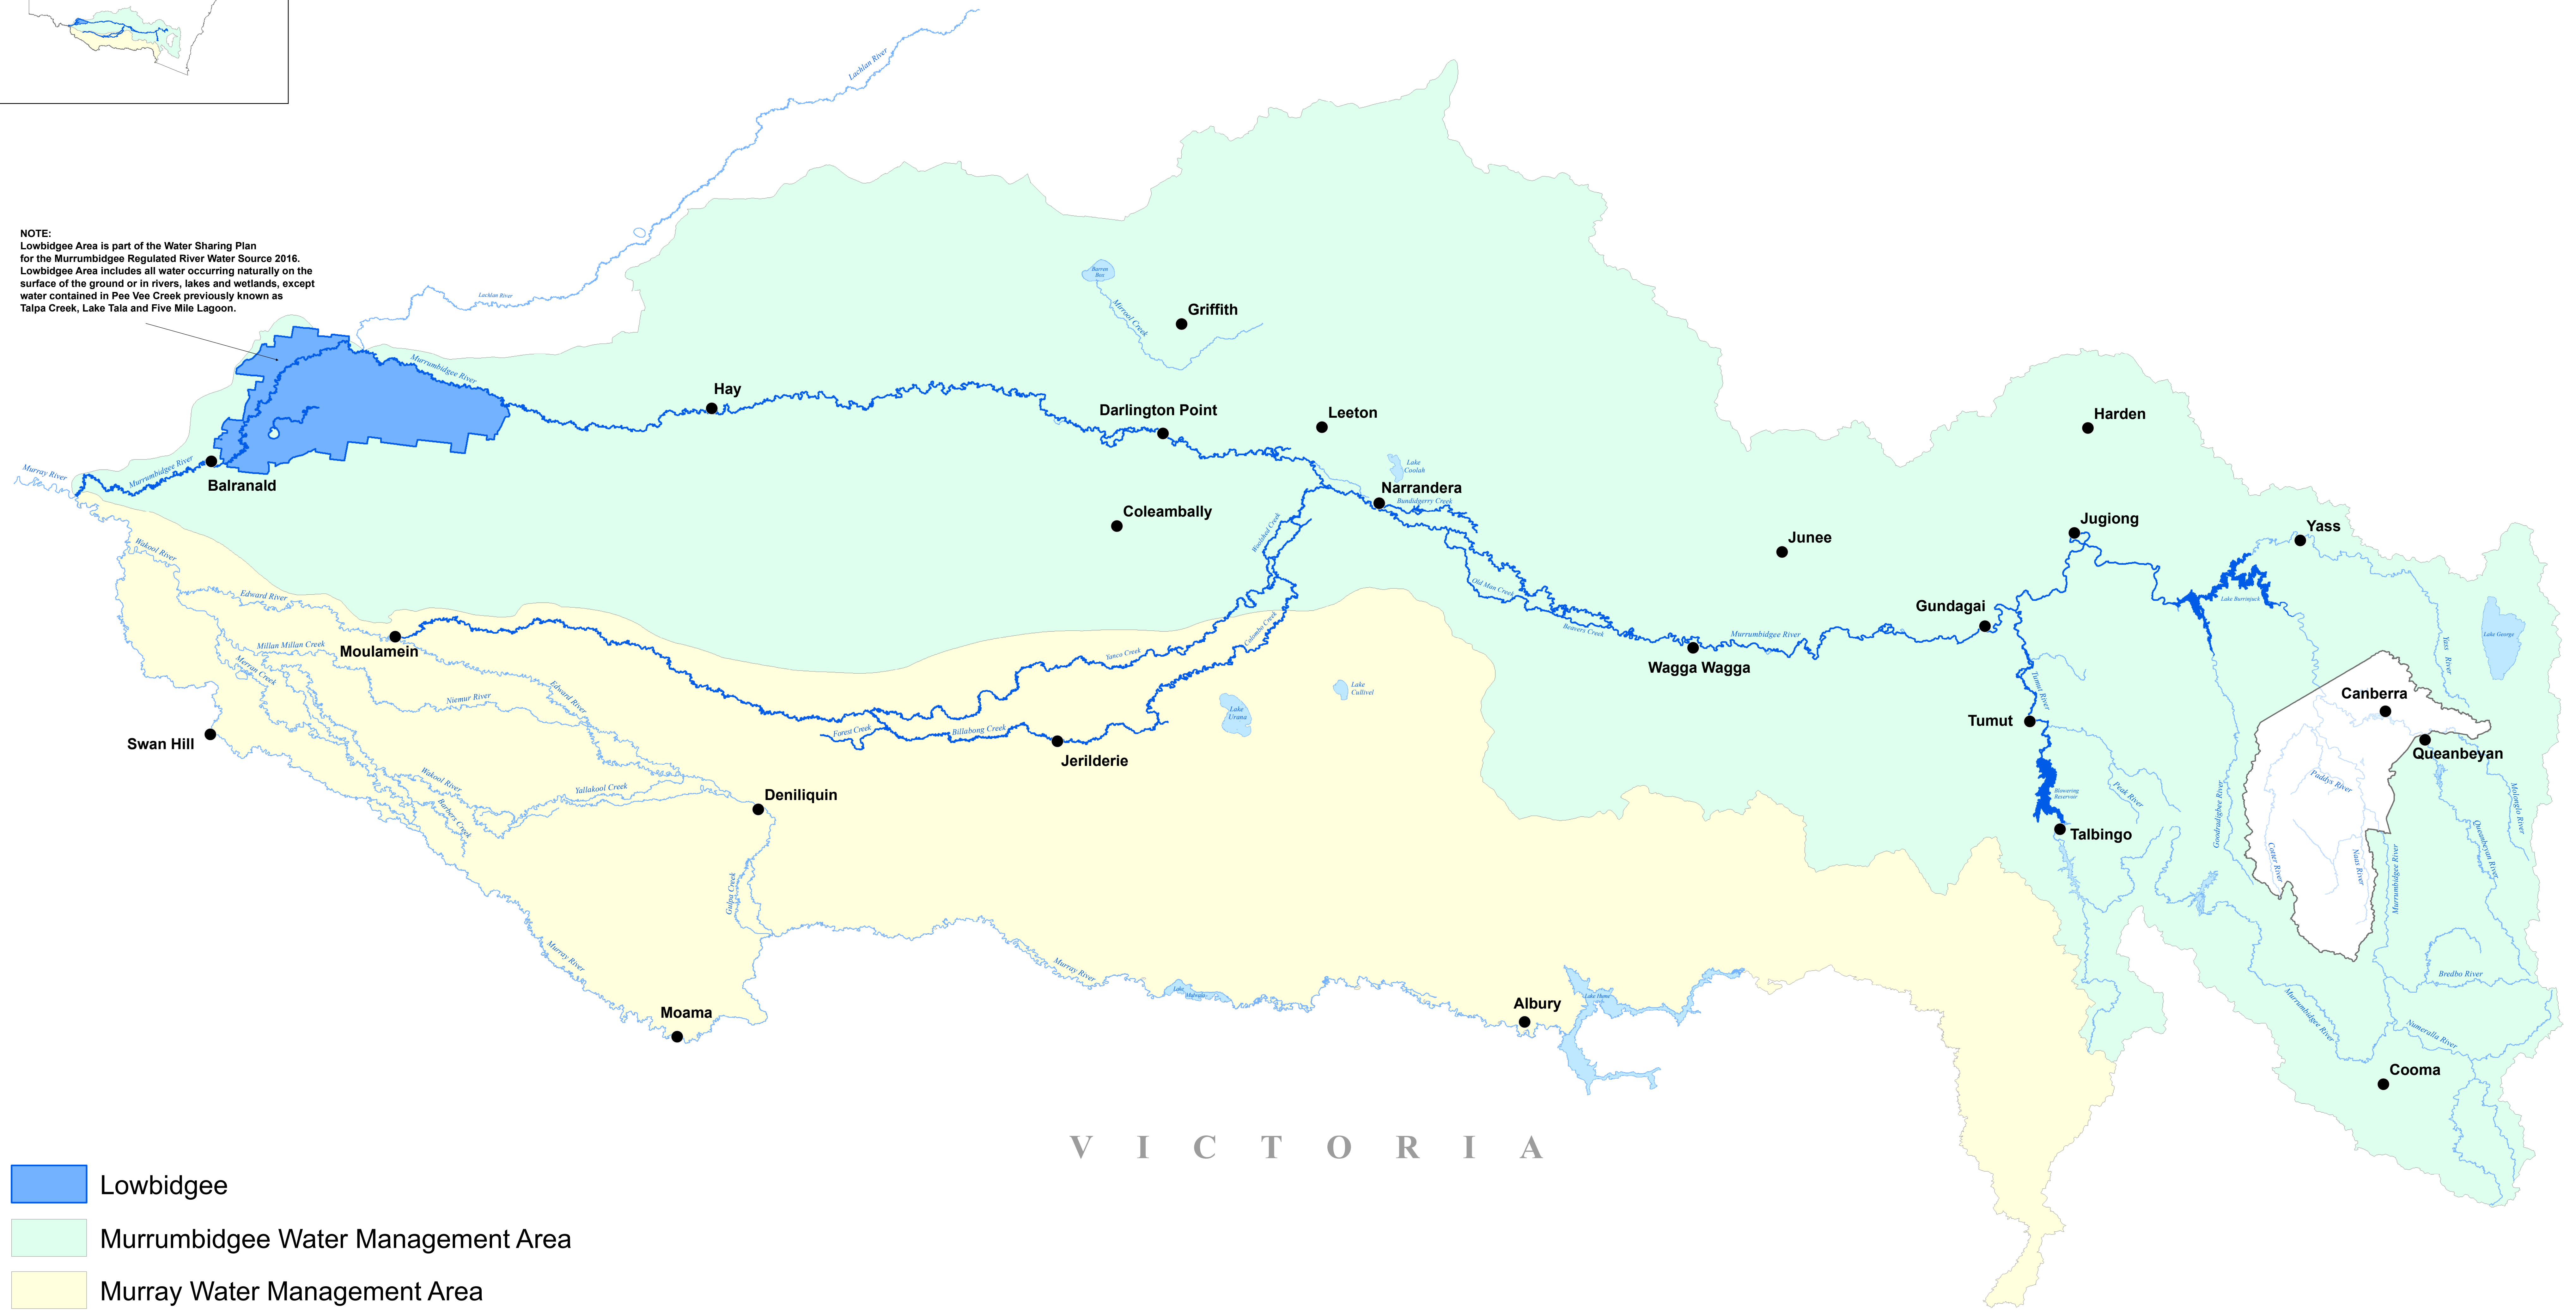

V I C T O R I A

- Lowbidgee
- Murrumbidgee Water Management Area
- Murray Water Management Area
- River / Creek
- Town